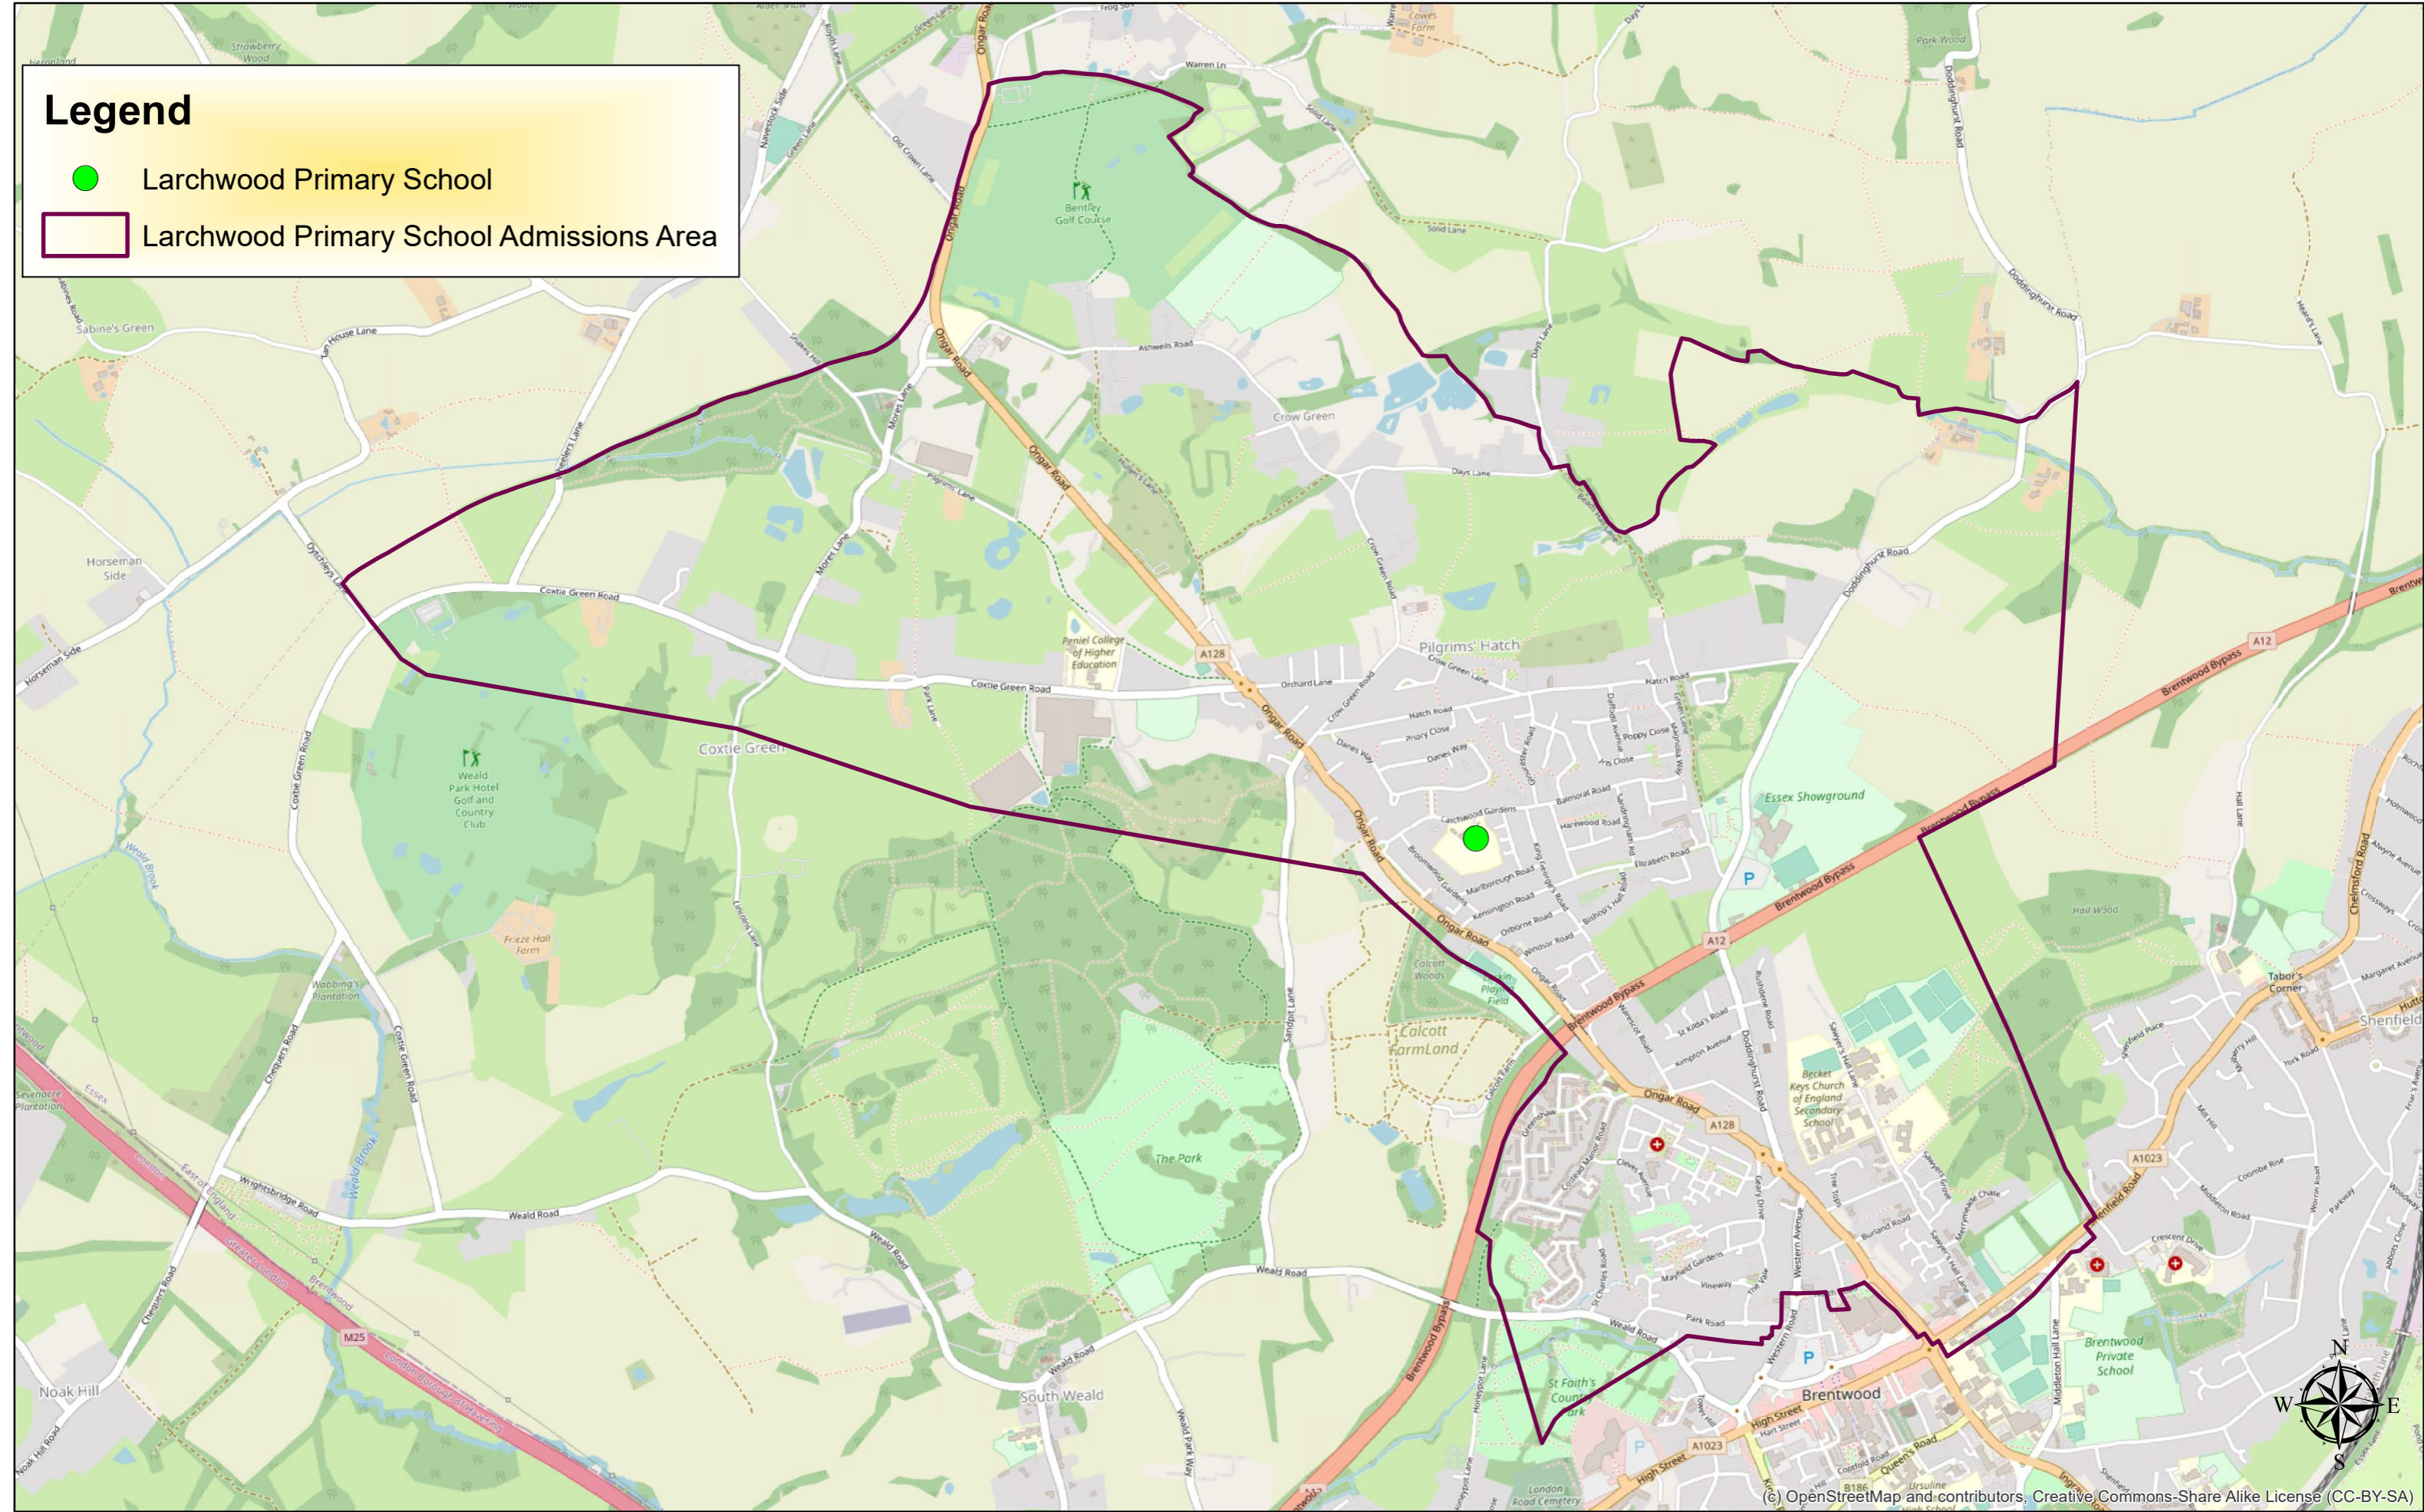

Larchwood Primary School Admission Area 2021-2022

Legend

-  Larchwood Primary School
-  Larchwood Primary School Admissions Area

This map is reproduced from Ordnance Survey Material with the permission of Ordnance Survey. Unauthorised reproduction infringes Crown Copyright and may lead to prosecution or civil proceedings. Contains Ordnance Survey data © Crown copyright and database right 2021. Contains Royal Mail data © Royal Mail copyright and database right 2021. Essex County Council: Licence No: 100019602 Schools, Children and Families Directorate - School Organisation and Planning

Prepared By: andrew.heynes
Prepared: 19 May 2021

Scale: 1:0 @ A3

© OpenStreetMap and contributors, Creative Commons-Share Alike License (CC-BY-SA)